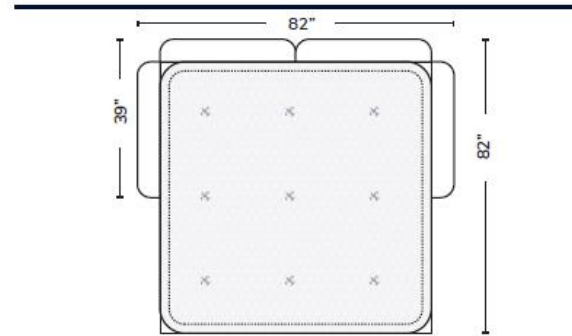

**STEARNS
& FOSTER®**

The Stearns & Foster Home Collection by Primo

Sleeper
Index

Main

Atillo

Atillo sleeper sofa quickly transforms from contemporary sofa to queen size bed, thanks to convenient pull strap and European fold-out mechanism (see inset images). 6" Queen mattress features quilted cover w/Stearns & Foster branding pattern, 1" memory foam layer for enhanced comfort and support, and high-density base foam for optimal support and stability. Crafted in Italy, from the Stearns & Foster Collection by Primo. Divano Collection

Queen Size 6" Mattress