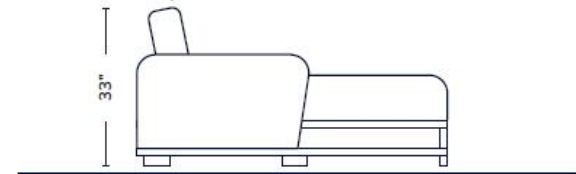

CUBE	N.W. (lbs)	G.W. (lbs)	LOAD (+ or- 10%)
65	223	228	47 pcs