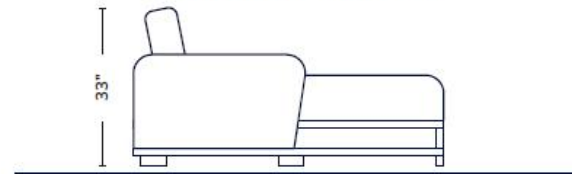

# Giotto

Full Size 5" Mattress

Giotto sleeper sofa quickly transforms from contemporary sofa to full size bed, thanks to convenient pull strap and European fold-out mechanism (see inset images). 5" Full mattress features quilted cover w/Stearns & Foster branding pattern, 1" memory foam layer for enhanced comfort and support, and high-density base foam for optimal support and stability. Crafted in Italy, from the Stearns & Foster Collection by Primo.