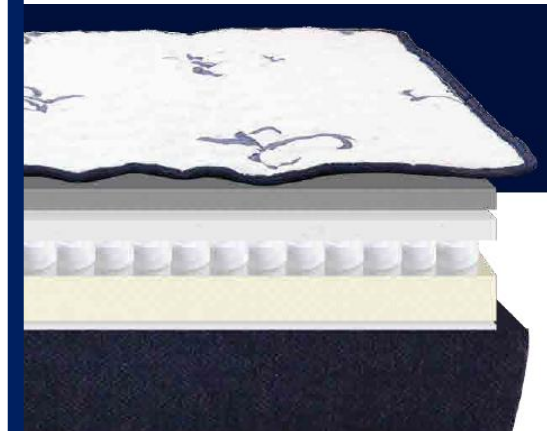

## 8" Mattress

1" Soft polyester quilted stretch top fabric (w/ Stearns & Foster Branding Pattern)

1" Memory foam for comfort and support

5.5" Pocket spring w/ 0.5" foam encased

Luca

**STEARNS  
& FOSTER®**

# Giotto

Full Size 5" Mattress

Giotto sleeper sofa quickly transforms from contemporary sofa to full size bed, thanks to convenient pull strap and European fold-out mechanism (see inset images). 5" Full mattress features quilted cover w/Stearns & Foster branding pattern, 1" memory foam layer for enhanced comfort and support, and high-density base foam for optimal support and stability. Crafted in Italy, from the Stearns & Foster Collection by Primo.