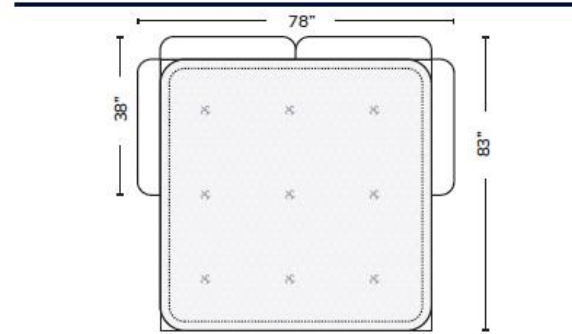

# Giotto

Full Size 5" Mattress

Giotto sleeper sofa quickly transforms from contemporary sofa to full size bed, thanks to convenient pull strap and European fold-out mechanism (see inset images). 5" Full mattress features quilted cover w/Stearns & Foster branding pattern, 1" memory foam layer for enhanced comfort and support, and high-density base foam for optimal support and stability. Crafted in Italy, from the Stearns & Foster Collection by Primo.