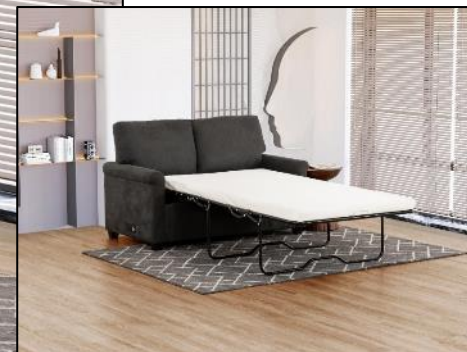

Prices are FOB and are subject to change without notice

Chico In Canvas Granite

Harmony Collection

Twin Sleeper

Power/USB

Item	Product Dimensions					
	Length	Width	Height	Cubes	Load +or-10%	
Sofa Bed Twin	55	30.75	35.5	21.13	111	