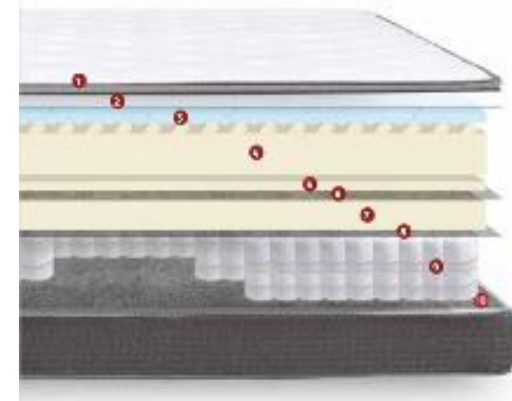

1. Soft knitted stretch fabric
2. FR Rayon barrier fabric, intended to protect your mattress and reduce flammable hazard.
3. 0.3" gel infused memory foam, which disperses body heat and provides a cooler sleeping surface to help maintain an ideal body temperature while keeping its pressure-relieving properties.
4. 1.5" convoluted foam to provide exceptional support.
5. 0.5" PU foam for comfort and feel.
6. Non-Woven Fabric to help maintain and protect the layers - 25g
7. 1" PU foam for comfort and feel.
8. Non-Woven Fabric to help maintain and protect the layers - 25g
9. 7" pocket coil foam encased all around the perimeter of the mattress to increase stability - 111/3 gauge
10. Non-Woven Fabric to help maintain and protect the layers - 25g

Size	Dims
Twin	39x75x12
Twin XL	38x80x12
Full	54x75x12
Queen	60x80x12
King	76x80x12
Cal King	72x84x12