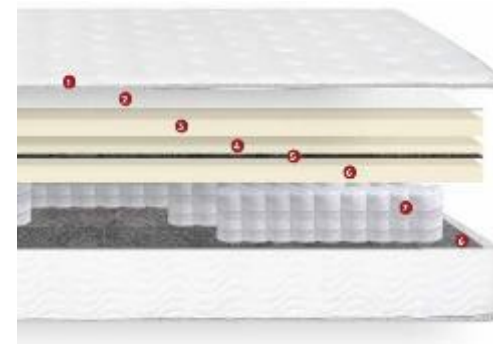

1. Soft polyester knitted fabric
2. FR Rayon barrier fabric, intended to protect your mattress and reduce flammable hazard.
3. 0.7" premium foam for comfort and feel
4. 0.4" premium foam for comfort and feel
5. Non-Woven Fabric to help maintain and protect the layers - 25g
6. 0.8" high density base foam
7. 7.1" individually wrapped coils provided support and reduces motion transfer - 111/3 gauge
8. Non-Woven Fabric to help maintain and protect the layers -120g

Galaxy2 9 in. profile tight top mattress features pocket coil innerspring at 11.3 gauge for outstanding support, conformance and comfort.

Coil Count					
Twin	Twin XL	Full	Queen	King	Cal. King
450	480	660	768	960	957

WARRANTY GUARANTEE
5 years
PROTECTIVE PRODUCTS

Size	Dims
Twin	39x75x9
TXL	39x80x9
Full	54x75x9
Queen	60x80x9
King	76x80x9
Cal King	72x84x9