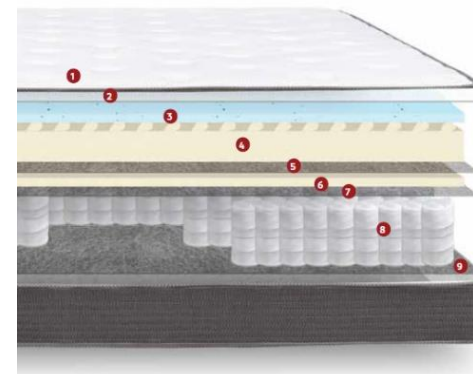

1. Soft knitted stretch fabric
2. FR Rayon barrier fabric, intended to protect your mattress and reduce flammable hazard.
3. 0.3" gel infused memory foam, which disperses body heat and provides a cooler sleeping surface to help maintain an ideal body temperature while keeping its pressure-relieving properties.
4. 1" convoluted foam to provide exceptional support.
5. Non-Woven Fabric to help maintain and protect the layers - 25g
6. 0.3" PU foam for comfort and feel.
7. Non-Woven Fabric to help maintain and protect the layers - 25g
8. 7" pocket coil foam encased all around the perimeter of the mattress to increase stability -11 1/3 gauge
9. Non-Woven Fabric to help maintain and protect the layers - 25g

Size	Dims
Twin	39x75x8
Twin XL	38x80x8
Full	54x75x8
Queen	60x80x8
King	76x80x8
Cal King	72x84x8