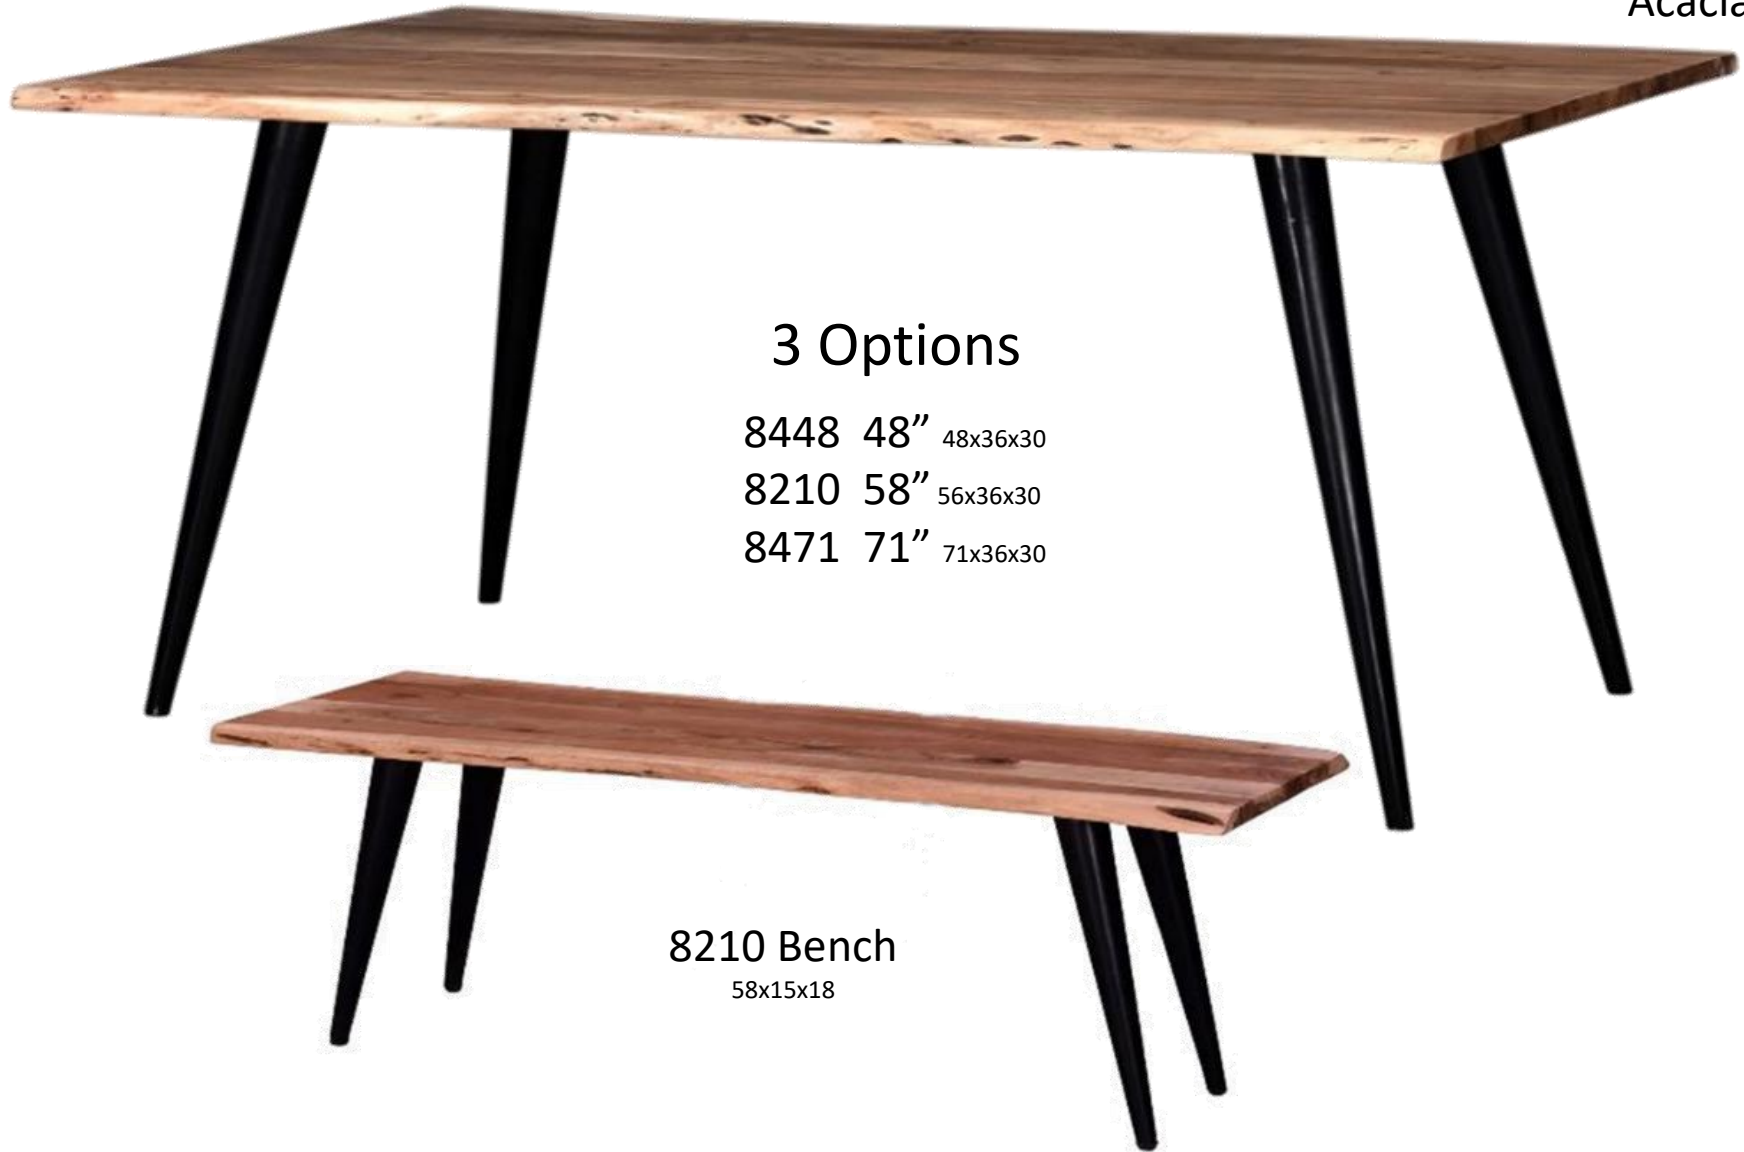

8986

8987

Chairs

All in One

Acacia

8161
70"
70x36x30

Also Available
8420
82"
82x40x30

Contemporary dining tables features natural acacia wood top with metal base.

8485 Bench
70x14x18

Acacia

3 Options

8448 48" 48x36x30

8210 58" 56x36x30

8471 71" 71x36x30

8210 Bench

58x15x18