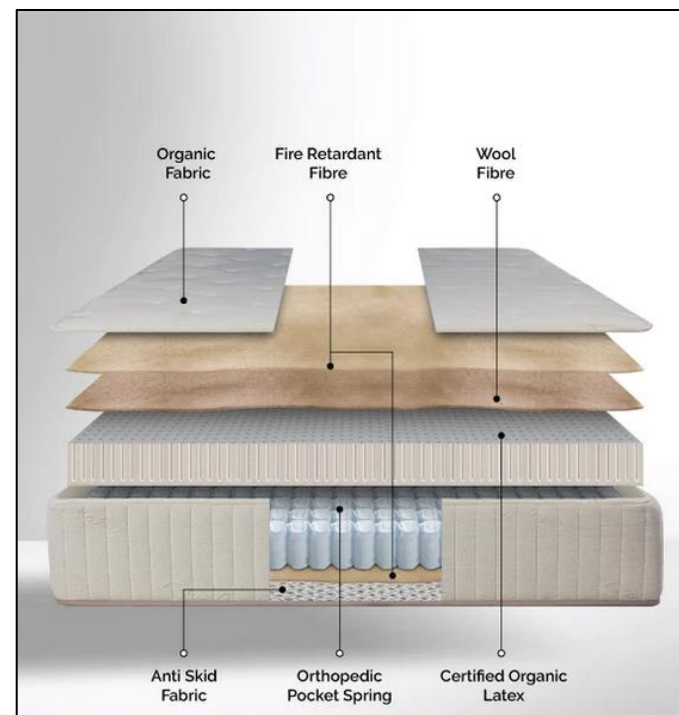

For a luxurious, eco-conscious sleeping experience, we present you the Organa Plush mattress. Handcrafted with natural materials and advanced technology, it's a conscious choice that benefits both you and the environment. GOLS-certified organic latex and orthopedic pocket springs offer superior support and pressure-relieving comfort, while the organic fabric cover keeps you cool for uninterrupted sleep.