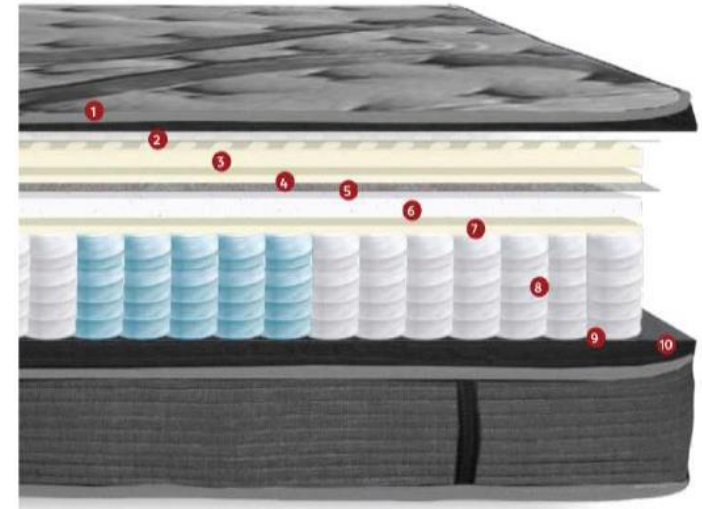

1. Soft knitted stretch fabric
2. FR Rayon barrier fabric, intended to protect your mattress and reduce flammable hazard
3. 0.86" convoluted foam to provide exceptional support
4. 0.39" PU foam for comfort and feel
5. Non-Woven Fabric to help maintain and protect the layers – 25g
6. 0.78 memory foam to reduce motion transfer
7. 1.96" PU foam for support
8. 10.23" individually wrapped coils provide support with zone spring for added lumbar support and reduce motion transfer
9. Non-Woven Fabric to help maintain and protect the layers – 25g
10. Non-Woven Fabric to help maintain and protect the layers – 120g

14 in. euro top mattress features pocket coil innerspring for optimal support, conformance and comfort, while minimizing motion transfer between sleepers for ideal undisturbed sleep. Memory foam layer provides additional plush conforming comfort. Soft knitted stretch cover combined with convoluted foam in quilt top provides luxurious surface feel.

Size	Dims
Twin	39x75x14
TXL	38x80x14
Full	54x75x14
Queen	60x80x14
King	76x80x14
Cal King	72x84x14