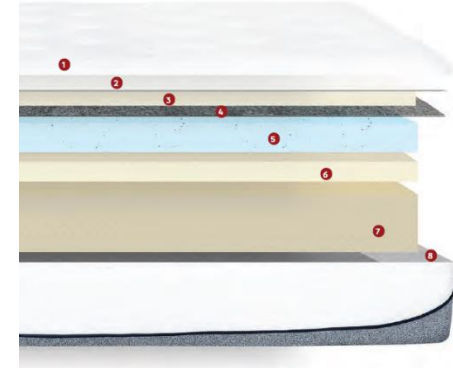

1. Double jacquard fabric made with aloe vera for a smooth and healthy sleeping environment
2. FR Rayon barrier fabric
3. 1" Memory foam for added comfort and conformability
4. Non-Woven Fabric to help maintain and protect the layers
5. 3" Gel infused memory foam, which disperses body heat and provides a cooler sleeping surface to help maintain an ideal body temperature while keeping its pressure-relieving properties
6. 2" Soft PU foam for added comfort
7. 7" PU foam for support
8. Non-slip bottom

Cool Sleep Ultra Plush 13" mattress features gel and memory foam layers for exceptional support, superior comfort and cooler sleeping surface for a great night's sleep.

15 Year Pro-Rated Warranty

Size	Dims
Full	54x75x13
Queen	60x80x13
King	76x80x13
Cal King	72x84x13