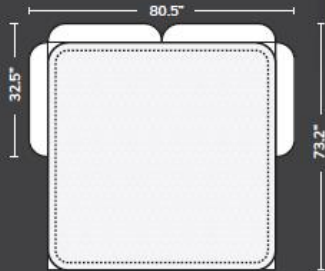

80x32.5x37

Allure Ash

Lukas sofa bed in contemporary Lawson style features solid wood construction and Queen Size pull-out bed w/metal frame. Equipped with 2 electrical and 2 USB outlets on side.

Equipped with 2 electrical and 2 USB outlets