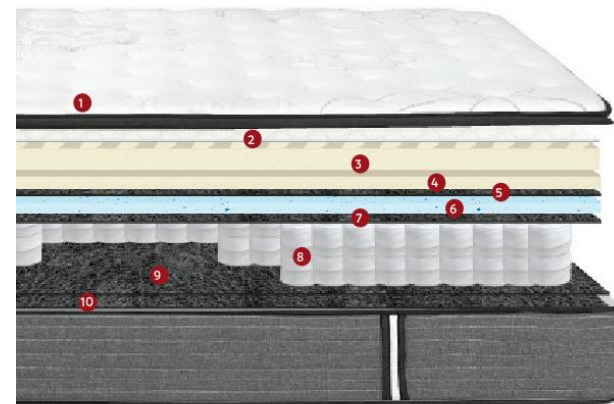

Organa Pillow
Size
Standard
Case of 8

Dims
26x20x5.5

10 Year Pro-Rated Warranty

Majesty 12"

Majesty 14"

Majesty 16"

[Click the image for details](#)

1. Soft polyester knitted fabric
2. FR Rayon barrier fabric, intended to protect your mattress and reduce flammable hazard.
3. 1.5" convoluted foam to provide exceptional support
4. 0.4" Regular foam for support.
5. Non-Woven Fabric to help maintain and protect the layers - 25g
6. 0.8" Gel infused memory foam, which disperses body heat.
7. Non-Woven Fabric to help maintain and protect the layers - 80g
8. 9.06" individually wrapped coils provided support and reduces motion transfer - 12 gauge
9. Non-Woven Fabric to help maintain and protect the layers -25g
10. Non-Woven Fabric to help maintain and protect the layers -110g