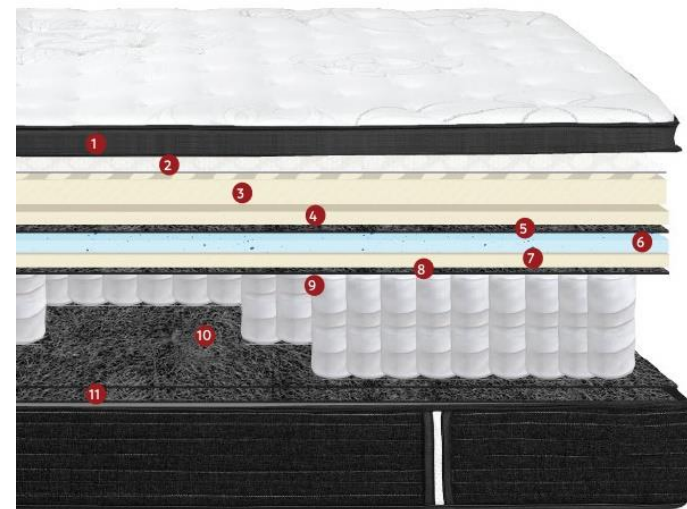

1. Soft polyester knitted fabric
2. FR Rayon barrier fabric, intended to protect your mattress and reduce flammable hazard.
3. 1.5" convoluted foam to provide exceptional support
4. 0.4" Regular foam for support.
5. Non-Woven Fabric to help maintain and protect the layers - 25g
6. 1.5" Gel infused memory foam, which disperses body heat.
7. 2.5" Regular foam for support.
8. Non-Woven Fabric to help maintain and protect the layers - 80g
9. 9.45" individually wrapped coils provided support and reduces motion transfer - 12 gauge
10. Non-Woven Fabric to help maintain and protect the layers -25g
11. Non-Woven Fabric to help maintain and protect the layers -110g