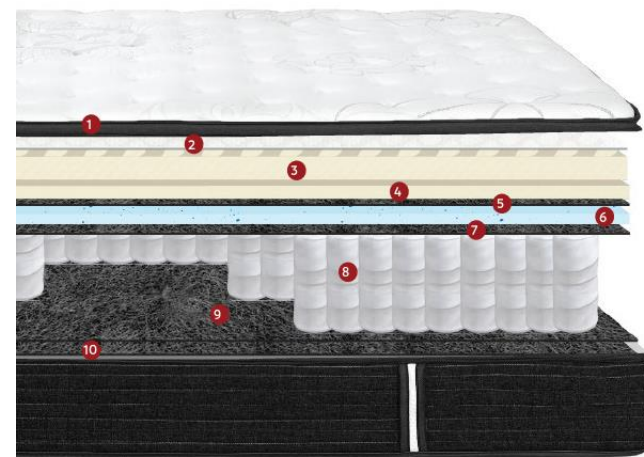

1. Soft polyester knitted fabric
2. FR Rayon barrier fabric, intended to protect your mattress and reduce flammable hazard.
3. 1.5" convoluted foam to provide exceptional support
4. 0.4" Regular foam for support.
5. Non-Woven Fabric to help maintain and protect the layers - 25g
6. 0.8" Gel infused memory foam, which disperses body heat
7. Non-Woven Fabric to help maintain and protect the layers - 80g
8. 9.45" individually wrapped coils provided support and reduces motion transfer - 12 gauge
9. Non-Woven Fabric to help maintain and protect the layers -25g
10. Non-Woven Fabric to help maintain and protect the layers -110g

Majesty 14 PT Pillow Top 14 in. profile mattress features 12 ga. pocket coil innerspring for outstanding support, and gel memory foam layer adds extra conformance and comfort. Heavier gauge perimeter coils provide excellent edge support for maximum effective sleeping surface and enhanced structural integrity.