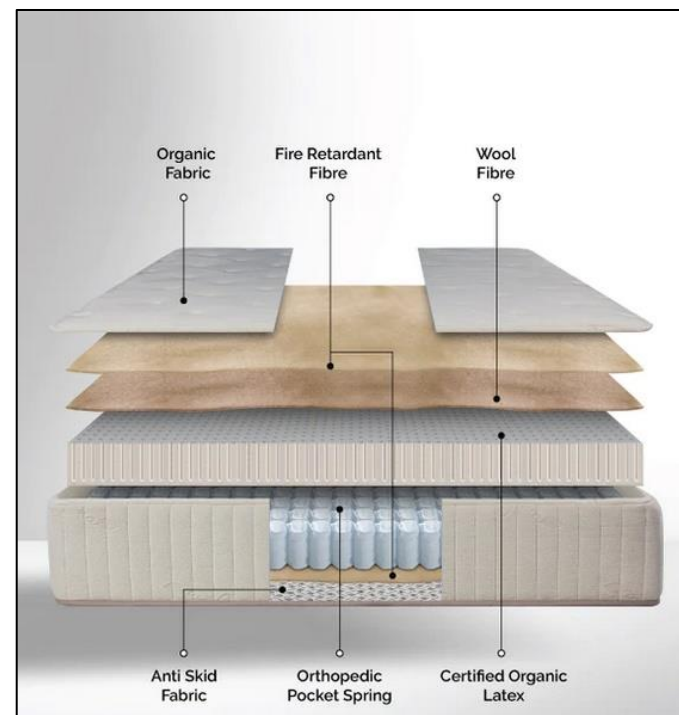

For a luxurious, eco-conscious sleeping experience, we present you the Organa Super Plush mattress. Handcrafted with natural materials and advanced technology, it's a conscious choice that benefits both you and the environment. GOLS-certified organic latex and orthopedic pocket springs offer superior support and pressure-relieving comfort, while the organic fabric cover keeps you cool for uninterrupted sleep.